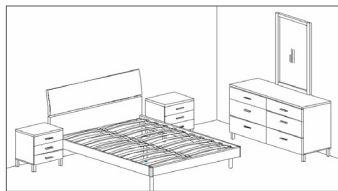

Queen Bed with Slats, \$359

63.5"W x 85"D x 37.5"H
K23 POB60-80/MP or C or V

Full Bed with Slats, \$339

57.6"W x 80.1"D x 37.4"H
K23 POB54-75/MP or C or V

Twin Bed with Slats, \$299

42.7"W x 80.1"D x 37.4"H
K23 POB39-75/MP or C or V

King Bed with Slats, \$449

Nightstand, \$149

20"W x 15.7"D x 20.5"H
K23 PON20/MP or C or V

High Chest, \$449

28.3"W x 19.7"D x 47.7"H
K23 POV30/MP or C or V

Double Dresser, \$479, Mirror, \$99

59.1"W x 19.7"D x 29.9"H
Dresser, K23 POV60/MP or C or V
Mirror, K23 POM41/MP or C or V

Desk with File Drawer, Shallow Drawer and Shelves, \$295

47.5"W x 23.6"D x 28.9"H
K23 POD302/MP or C or V

5-pc Queen Bedroom Set, \$1049

K23 /POL-QUEEN1
Includes Queen Bed, 2 Nightstands,
Double Dresser & Mirror