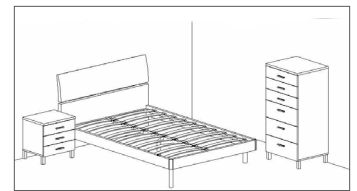

3-pc Twin Bedroom Set, $795

K23 /POL-TWIN
Includes Twin Bed, 1 Nightstand, &
High Chest

888.700.0440

All items in this collection are made with melamine surfaces. Assembly is required for beds only. Delivery and assembly are available at an additional charge through an outside service. Prices and availability subject to change without notification.

K23 BELLMAR 6_2010