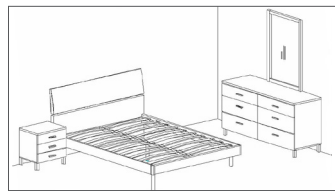

4-pc Full Bedroom Set, $895

K23 /POL-FULL1
Includes Full Bed, 1 Nightstand,
Double Dresser & Mirror