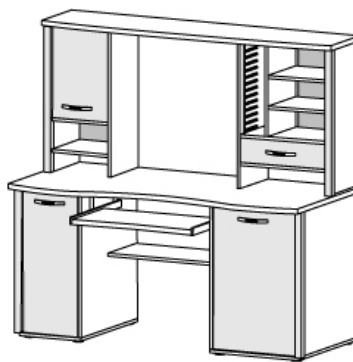

Media Dresser
47.25"W x 19.5"D x 39.25"H
S34 70209/C, BK or M **\$229**

Desk With Hutch
61"W x 26"D x 59"H
W02 80230/C or M **\$339**

One of our sales associates will be happy to assist you.

Camizon 4-Piece Full Bed Set