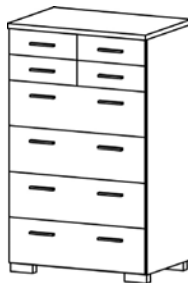

Queen Bed with Slats
89.5"L x 63.5"W x 38.25"H
S35 76165/C, BK or M **\$269**

Full Bed with Slats
85"L x 56.75"W x 38.25"H
S35 76164/C, BK or M **\$239**

Twin Bed with Slats
85.25"L x 43.25"W x 38.25"H
S35 76173/C, BK or M **\$199**

Nightstand with 2 Drawers
17"W x 19.5"D x 21.75"H
S34 70205/C, BK or M **\$69**

High Dresser
29.25"W x 19.5"D x 48"H
S34 70202/C, BK or M **\$219**

Double Dresser
55.25"W x 19.5"D x 34.25"H
S34 70204/C, BK or M **\$289**

Media Dresser
47.25"W x 19.5"D x 39.25"H
S34 70209/C, BK or M **\$229**

Desk With Hutch
61"W x 26"D x 59"H
W02 80230/C or M **\$339**

One of our sales associates will be happy to assist you.

Camizon 4-Piece Full Bed Set