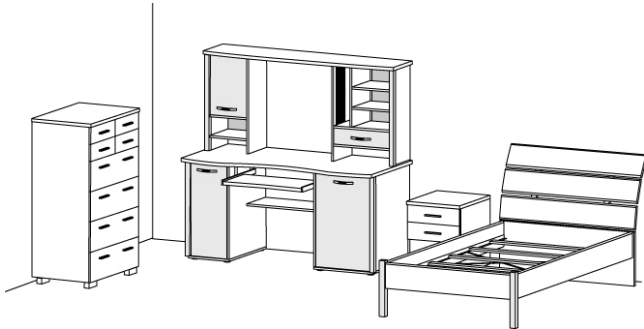

Camizon 4-Piece Twin Bed Set

1 x S35 76173 Twin Bed, 1 x S34 70205 Nightstand,
1 x S34 70202 High Chest, 1 x W02 80230 Desk
S35/9CAM-TWIN/C or M **$699**