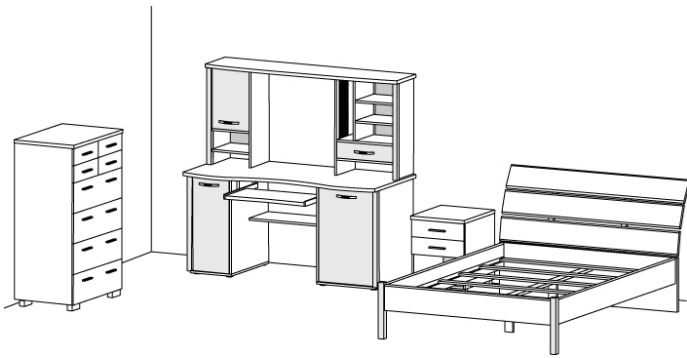

Media Dresser
47.25"W x 19.5"D x 39.25"H
S34 70209/C, BK or M **\$229**

Desk With Hutch
61"W x 26"D x 59"H
W02 80230/C or M **\$339**

One of our sales associates will be happy to assist you.

Camizon 4-Piece Full Bed Set