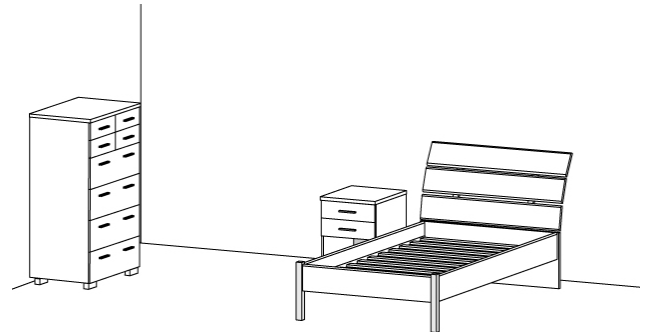

Camizon 3-Piece Twin Bed Set

1 x S35 76173 Twin Bed, 1 x S34 70205 Nightstand,
1 x S34 70202 High Chest
S35/9CAM-TWIN1/C, B or M **$429**