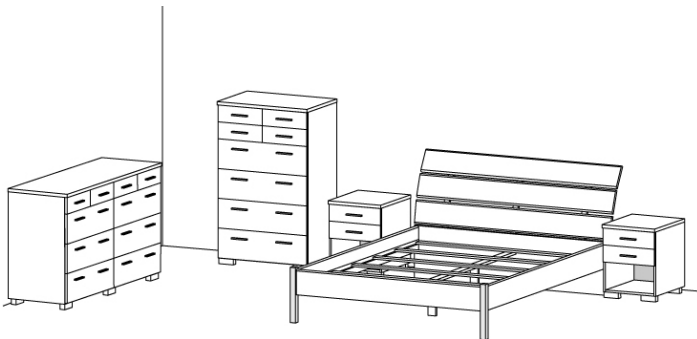

Camizon 5-Piece Queen Bed Set

1 x S35 76165 Queen Bed, 2 x S34 70205 Nightstand,
1 x S34 70202 High Chest, 1 x S34 70204 Double Dresser
S35/9CAM-QU/C, BK or M **$799**

888.700.0440