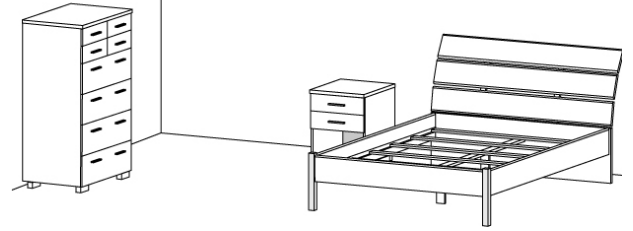

Camizon 3-Piece Full Bed Set

1 x S35 76164 Full Bed, 1 x S34 70205 Nightstand,
1 x S34 70202 High Chest
S35/9CAM-FULL1/C, B or M **$449**