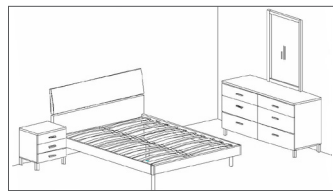

4-pc Full Bedroom Set, $895

K23 /POL-FULL1
Includes Full Bed, 1 Nightstand,
Double Dresser & Mirror