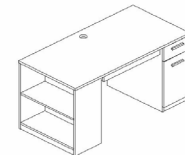

Desk with File Drawer, Shallow Drawer and Shelves, $295

47.5"W x 23.6"D x 28.9"H
K23 POD302/MP or C or V