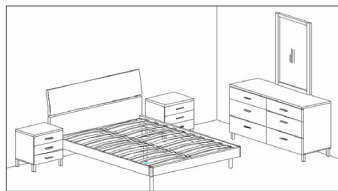

5-pc Queen Bedroom Set, $1049

K23 /POL-QUEEN1
Includes Queen Bed, 2 Nightstands,
Double Dresser & Mirror

5-pc King Bedroom Set, $1099

Includes King Bed, 2 Nightstands,
Double Dresser & Mirror