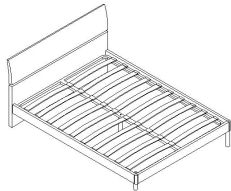

# Polo Bedroom

The Polo Bedroom features simple clean lines. Available in cherry, maple or venge melamine with brushed metal legs. Comes in King, Queen, Full and Twin sizes. Polo also offers several, popular, money-saving group packages. All beds are easy-to-assemble. Dressers come assembled.

## Queen Bed with Slats, \$359

63.5"W x 85"D x 37.5"H  
K23 POB60-80/MP or C or V

## Full Bed with Slats, \$339

57.6"W x 80.1"D x 37.4"H  
K23 POB54-75/MP or C or V

## Twin Bed with Slats, \$299

42.7"W x 80.1"D x 37.4"H  
K23 POB39-75/MP or C or V