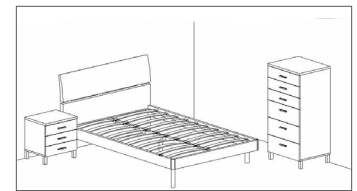

3-pc Twin Bedroom Set, $795

K23 /POL-TWIN
Includes Twin Bed, 1 Nightstand, &
High Chest

888.700.0440

All items in this collection are made with melamine surfaces. Assembly is required for beds only. Delivery and assembly are available at an additional charge through an outside service. Prices and availability subject to change without notification.

K23 POLO-1_11/09