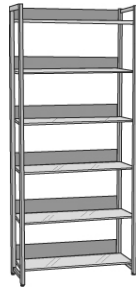

**60"W Magna Desk  
With Tinted Brown Glass Top**  
Supports Up To 100 lbs  
60"W x 31"D x 33"H  
E20 8-7131/BR **\$299**

**48"W Magna Desk  
With Tinted Brown Glass Top**  
Supports Up To 100 lbs  
48"W x 31"D x 33"H  
E20 8-7122/BR **\$229**

**Magna Corner Desk Top  
With Tinted Brown Glass Top**  
Supports Up To 100 lbs  
(when attached to 2 desks)  
E20 8-7132/BR **\$139**

**Magna Lateral File**  
(Accommodates letter or legal size)  
36.5"W x 17"D x 29"H  
E20 8-7133/BR **\$499**

**Magna File Cart With Tinted Brown  
Glass Sides & Removable Wood Tray**  
Accepts Legal & Letter Size  
18.75"W x 16.75"D x 20"H  
E20 8-7124/BR **\$219**

**Magna Tall Wide Bookcase  
With Tinted Brown Glass Shelves**  
Supports Up To 30 lbs Per Shelf  
32"W x 15"D x 71"H  
E20 8-7606/BR **\$329**