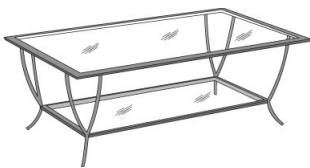

**Magna Corner Desk Top  
With Tinted Brown Glass Top**  
Supports Up To 100 lbs  
(when attached to 2 desks)  
E20 8-7132/BR **\$139**

**Magna Lateral File**  
(Accommodates letter or legal size)  
36.5"W x 17"D x 29"H  
E20 8-7133/BR **\$499**

**Magna File Cart With Tinted Brown  
Glass Sides & Removable Wood Tray**  
Accepts Legal & Letter Size  
18.75"W x 16.75"D x 20"H  
E20 8-7124/BR **\$219**

**Magna Tall Wide Bookcase  
With Tinted Brown Glass Shelves**  
Supports Up To 30 lbs Per Shelf  
32"W x 15"D x 71"H  
E20 8-7606/BR **\$329**

**Magna Tall Narrow Bookcase  
With Tinted Brown Glass Shelves**  
Supports Up To 30 lbs Per Shelf  
20"W x 15"D x 71"H  
E20 8-7607/BR **\$279**

**Magna Low Bookcase  
With Tinted Brown Glass Shelves**  
Supports Up To 30 lbs Per Shelf  
32"W x 15"D x 45"H  
E20 8-7608/BR **\$289**

**Vista Coffee Table With  
Clear Glass Top**  
Supports Up To 50 lbs Per Shelf  
52"W x 28"D x 18.5"H  
E20 7219/BR **\$295**

**Vista End Table With  
Clear Glass Top**  
Supports Up To 25 lbs Per Shelf  
24"W x 24"D x 22.5"H  
E20 7219E/BR **\$195**