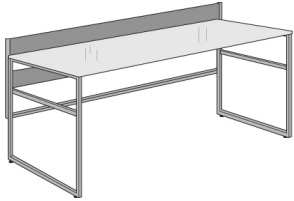

**60"W Magna Desk  
With Tinted Brown Glass Top**  
Supports Up To 100 lbs  
60"W x 31"D x 33"H  
E20 8-7131/BR **\$299**

**48"W Magna Desk  
With Tinted Brown Glass Top**  
Supports Up To 100 lbs  
48"W x 31"D x 33"H  
E20 8-7122/BR **\$229**

**Magna Corner Desk Top  
With Tinted Brown Glass Top**  
Supports Up To 100 lbs  
(when attached to 2 desks)  
E20 8-7132/BR **\$139**

**Magna Lateral File**  
(Accommodates letter or legal size)  
36.5"W x 17"D x 29"H  
E20 8-7133/BR **\$499**

**Magna File Cart With Tinted Brown  
Glass Sides & Removable Wood Tray**  
Accepts Legal & Letter Size  
18.75"W x 16.75"D x 20"H  
E20 8-7124/BR **\$219**

**Magna Tall Wide Bookcase  
With Tinted Brown Glass Shelves**  
Supports Up To 30 lbs Per Shelf  
32"W x 15"D x 71"H  
E20 8-7606/BR **\$329**