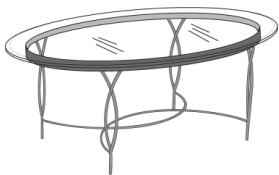

**Magna Tall Narrow Bookcase  
With Tinted Brown Glass Shelves**  
Supports Up To 30 lbs Per Shelf  
20"W x 15"D x 71"H  
E20 8-7607/BR **\$279**

**Magna Low Bookcase  
With Tinted Brown Glass Shelves**  
Supports Up To 30 lbs Per Shelf  
32"W x 15"D x 45"H  
E20 8-7608/BR **\$289**

**Vista Coffee Table With  
Clear Glass Top**  
Supports Up To 50 lbs Per Shelf  
52"W x 28"D x 18.5"H  
E20 7219/BR **\$295**

**Vista End Table With  
Clear Glass Top**  
Supports Up To 25 lbs Per Shelf  
24"W x 24"D x 22.5"H  
E20 7219E/BR **\$195**

**Vista Console Table With  
Clear Glass Top**  
Supports Up To 50 lbs Per Shelf  
52"W x 18"D x 29"H  
E20 7219C/BR **\$295**

**Union Coffee Table  
With Oval Clear Glass Top**  
Supports Up To 75 lbs  
50"W x 32"D x 18"H  
E20 7220/BR **\$249**