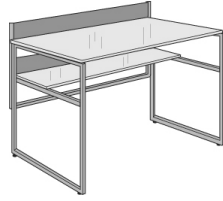

**60"W Magna Desk  
With Tinted Brown Glass Top**  
Supports Up To 100 lbs  
60"W x 31"D x 33"H  
E20 8-7131/BR **\$299**

**48"W Magna Desk  
With Tinted Brown Glass Top**  
Supports Up To 100 lbs  
48"W x 31"D x 33"H  
E20 8-7122/BR **\$229**

**Magna Corner Desk Top  
With Tinted Brown Glass Top**  
Supports Up To 100 lbs  
(when attached to 2 desks)  
E20 8-7132/BR **\$139**

**Magna Lateral File**  
(Accommodates letter or legal size)  
36.5"W x 17"D x 29"H  
E20 8-7133/BR **\$499**

**Magna File Cart With Tinted Brown  
Glass Sides & Removable Wood Tray**  
Accepts Legal & Letter Size  
18.75"W x 16.75"D x 20"H  
E20 8-7124/BR **\$219**

**Magna Tall Wide Bookcase  
With Tinted Brown Glass Shelves**  
Supports Up To 30 lbs Per Shelf  
32"W x 15"D x 71"H  
E20 8-7606/BR **\$329**