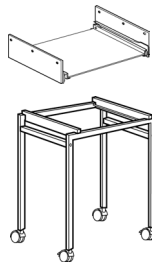

Nova 60" Desk
With Frosted Glass Top
Supports up to 80 lbs
60"W x 30"D x 30"H
E20 104/TI **\$225**

Nova 40" Return Desk
With Frosted Glass Top
Supports up to 80 lbs
40"W x 18"D x 27"H
E20 105/TI **\$149**

Nova Desk
With Return Combination
1x 104/TI, 1x 105/TI
\$374

Nova 4 Shelf Bookcase/Etagere
With Frosted Glass Shelves
Shelves support up to 30 lbs per shelf
31"W x 13.5"D x 69"H
E20 603/TI **\$329**

Nova Keyboard Pullout Shelf
36"W x 14"D x 6"H
E20 107/TI **\$59**

Nova File Cart on Casters
(Accommodates letter or legal size)
21"W x 18"D x 20"H
E20 106/TI **\$89**

Nova Lateral File
(Accommodates letter or legal size)
36.5"W x 17"D x 29"H **\$499**
E20 7133/TI

Nova Coffee Table
With Frosted Glass Top
Supports up to 80 lbs
48"W x 24"D x 16"H
E20 206/TI **\$225**