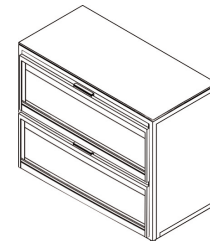

Nova 60" Desk
With Frosted Glass Top
Supports up to 80 lbs
60"W x 30"D x 30"H
E20 104/TI **\$225**

Nova 40" Return Desk
With Frosted Glass Top
Supports up to 80 lbs
40"W x 18"D x 27"H
E20 105/TI **\$149**

Nova Desk
With Return Combination
1x 104/TI, 1x 105/TI
\$374

Nova 4 Shelf Bookcase/Etagere
With Frosted Glass Shelves
Shelves support up to 30 lbs per shelf
31"W x 13.5"D x 69"H
E20 603/TI **\$329**

Nova Keyboard Pullout Shelf
36"W x 14"D x 6"H
E20 107/TI **\$59**

Nova File Cart on Casters
(Accommodates letter or legal size)
21"W x 18"D x 20"H
E20 106/TI **\$89**

Nova Lateral File
(Accommodates letter or legal size)
36.5"W x 17"D x 29"H **\$499**
E20 7133/TI

Nova Coffee Table
With Frosted Glass Top
Supports up to 80 lbs
48"W x 24"D x 16"H
E20 206/TI **\$225**