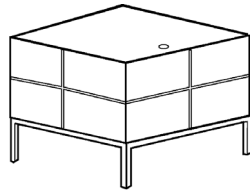

Nova File Cart on Casters
(Accommodates letter or legal size)
21"W x 18"D x 20"H
E20 106/TI **\$89**

Nova Lateral File
(Accommodates letter or legal size)
36.5"W x 17"D x 29"H **\$499**
E20 7133/TI

Nova Coffee Table
With Frosted Glass Top
Supports up to 80 lbs
48"W x 24"D x 16"H
E20 206/TI **\$225**

Nova End Table
With Frosted Glass Top
Supports up to 40 lbs
22"W x 22"D x 22"H
E20 206E/TI **\$129**

Nova Console Table
With Frosted Glass Top
Supports up to 80 lbs
48"W x 16"D x 29"H
E20 206C/TI **\$225**

Echo Oval Coffee Table With 2 Boomerang-Shaped Clear Glass Tops
Supports up to 40 lbs
45"W x 23"D x 17/19.5"H
E20 204/TI **\$269**

Echo Half Oval End Table With Boomerang-Shaped Clear Glass Top
Supports up to 30 lbs
28"W x 23"D x 19.5"H
E20 204E/TI **\$199**

Lima Accent Table With Frosted Glass Top
18"ø x 24"H
E20 7217/TI **\$119**

Quad Coffee Table With Tempered Frosted Glass Top
Supports up to 30 lbs
(Top opens for storage)
15" High Table 20"W x 20"D x 15"H
E20 207/TI **\$189**