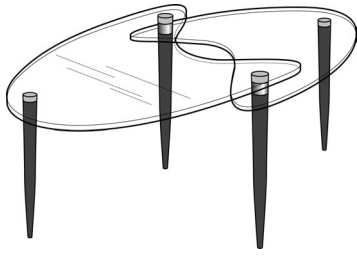

Nova File Cart on Casters
(Accommodates letter or legal size)
21"W x 18"D x 20"H
E20 106/TI **\$89**

Nova Lateral File
(Accommodates letter or legal size)
36.5"W x 17"D x 29"H **\$499**
E20 7133/TI

Nova Coffee Table
With Frosted Glass Top
Supports up to 80 lbs
48"W x 24"D x 16"H
E20 206/TI **\$225**

Nova End Table
With Frosted Glass Top
Supports up to 40 lbs
22"W x 22"D x 22"H
E20 206E/TI **\$129**

Nova Console Table
With Frosted Glass Top
Supports up to 80 lbs
48"W x 16"D x 29"H
E20 206C/TI **\$225**

Echo Oval Coffee Table With 2 Boomerang-Shaped Clear Glass Tops
Supports up to 40 lbs
45"W x 23"D x 17/19.5"H
E20 204/TI **\$269**

Echo Half Oval End Table With Boomerang-Shaped Clear Glass Top
Supports up to 30 lbs
28"W x 23"D x 19.5"H
E20 204E/TI **\$199**