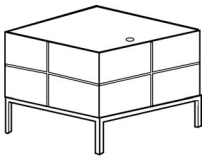

Quad Coffee Table With Tempered Frosted Glass Top
Supports up to 30 lbs
(Top opens for storage)
15" High Table 20"W x 20"D x 15"H
E20 207/TI **$189**