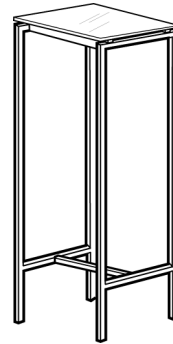

Nova 36"H Pedestal With Frosted Glass Top
12"W x 12"D x 36"H
E20 36P/TI **$95**