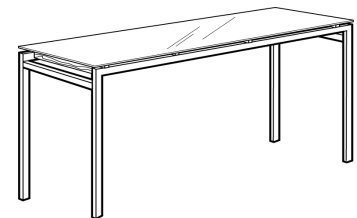

Nova Desk
With Return Combination
1x 104/TI, 1x 105/TI
\$374

Nova 4 Shelf Bookcase/Etagere
With Frosted Glass Shelves
Shelves support up to 30 lbs per shelf
31"W x 13.5"D x 69"H
E20 603/TI **\$329**

Nova Keyboard Pullout Shelf
36"W x 14"D x 6"H
E20 107/TI **\$59**

Nova File Cart on Casters
(Accommodates letter or legal size)
21"W x 18"D x 20"H
E20 106/TI **\$89**

Nova Lateral File
(Accommodates letter or legal size)
36.5"W x 17"D x 29"H **\$499**
E20 7133/TI

Nova Coffee Table
With Frosted Glass Top
Supports up to 80 lbs
48"W x 24"D x 16"H
E20 206/TI **\$225**

Nova End Table
With Frosted Glass Top
Supports up to 40 lbs
22"W x 22"D x 22"H
E20 206E/TI **\$129**

Nova Console Table
With Frosted Glass Top
Supports up to 80 lbs
48"W x 16"D x 29"H
E20 206C/TI **\$225**

Echo Oval Coffee Table With 2 Boomerang-Shaped Clear Glass Tops
Supports up to 40 lbs
45"W x 23"D x 17/19.5"H
E20 204/TI **\$269**

Echo Half Oval End Table With Boomerang-Shaped Clear Glass Top
Supports up to 30 lbs
28"W x 23"D x 19.5"H
E20 204E/TI **\$199**