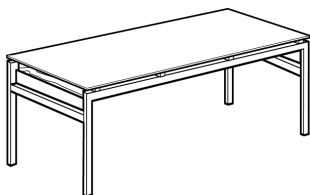

Nova 60" Desk
With Frosted Glass Top
Supports up to 80 lbs
60"W x 30"D x 30"H
E20 104/TI **\$225**

Nova 40" Return Desk
With Frosted Glass Top
Supports up to 80 lbs
40"W x 18"D x 27"H
E20 105/TI **\$149**

Nova Desk
With Return Combination
1x 104/TI, 1x 105/TI
\$374

Nova 4 Shelf Bookcase/Etagere
With Frosted Glass Shelves
Shelves support up to 30 lbs per shelf
31"W x 13.5"D x 69"H
E20 603/TI **\$329**

Nova Keyboard Pullout Shelf
36"W x 14"D x 6"H
E20 107/TI **\$59**

Nova File Cart on Casters
(Accommodates letter or legal size)
21"W x 18"D x 20"H
E20 106/TI **\$89**

Nova Lateral File
(Accommodates letter or legal size)
36.5"W x 17"D x 29"H **\$499**
E20 7133/TI

Nova Coffee Table
With Frosted Glass Top
Supports up to 80 lbs
48"W x 24"D x 16"H
E20 206/TI **\$225**