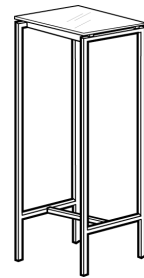

Echo Oval Coffee Table With 2 Boomerang-Shaped Clear Glass Tops
Supports up to 40 lbs
45"W x 23"D x 17/19.5"H
E20 204/TI **\$269**

Echo Half Oval End Table With Boomerang-Shaped Clear Glass Top
Supports up to 30 lbs
28"W x 23"D x 19.5"H
E20 204E/TI **\$199**

Lima Accent Table With Frosted Glass Top
18"ø x 24"H
E20 7217/TI **\$119**

Quad Coffee Table With Tempered Frosted Glass Top
Supports up to 30 lbs
(Top opens for storage)
15" High Table 20"W x 20"D x 15"H
E20 207/TI **\$189**

Quad End Table With Tempered Frosted Glass Top
Supports up to 30 lbs
(Top opens for storage)
19" High Table 20"W x 20"D x 19"H
E20 207E/TI **\$189**

Nova 36"H Pedestal With Frosted Glass Top
12"W x 12"D x 36"H
E20 36P/TI **\$95**