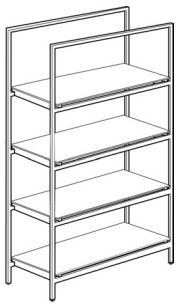

Titanium Collection

Our Titanium Collection offers functional solutions for organizing almost every room in your home or office. Uniquely crafted from titanium-finished heavy gauge steel frames and frosted glass tops, this collection features a complete modular office system complemented by a selection of matching occasional pieces. The collection is constructed with premium quality hardware and is easy-to-clean with a dusting cloth.

Nova 60" Desk
With Frosted Glass Top
Supports up to 80 lbs
60"W x 30"D x 30"H
E20 104/TI **\$225**

Nova 40" Return Desk
With Frosted Glass Top
Supports up to 80 lbs
40"W x 18"D x 27"H
E20 105/TI **\$149**

Nova Desk
With Return Combination
1x 104/TI, 1x 105/TI
\$374

Nova 4 Shelf Bookcase/Etagere
With Frosted Glass Shelves
Shelves support up to 30 lbs per shelf
31"W x 13.5"D x 69"H
E20 603/TI **\$329**

Nova Keyboard Pullout Shelf
36"W x 14"D x 6"H
E20 107/TI **\$59**

Nova File Cart on Casters
(Accommodates letter or legal size)
21"W x 18"D x 20"H
E20 106/TI **\$89**

Nova Lateral File
(Accommodates letter or legal size)
36.5"W x 17"D x 29"H **\$499**
E20 7133/TI

Nova Coffee Table
With Frosted Glass Top
Supports up to 80 lbs
48"W x 24"D x 16"H
E20 206/TI **\$225**