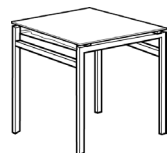

Nova 60" Desk
With Frosted Glass Top
Supports up to 80 lbs
60"W x 30"D x 30"H
E20 104/TI **\$225**

Nova 40" Return Desk
With Frosted Glass Top
Supports up to 80 lbs
40"W x 18"D x 27"H
E20 105/TI **\$149**

Nova Desk
With Return Combination
1x 104/TI, 1x 105/TI
\$374

Nova 4 Shelf Bookcase/Etagere
With Frosted Glass Shelves
Shelves support up to 30 lbs per shelf
31"W x 13.5"D x 69"H
E20 603/TI **\$329**

Nova Keyboard Pullout Shelf
36"W x 14"D x 6"H
E20 107/TI **\$59**

Nova File Cart on Casters
(Accommodates letter or legal size)
21"W x 18"D x 20"H
E20 106/TI **\$89**

Nova Lateral File
(Accommodates letter or legal size)
36.5"W x 17"D x 29"H **\$499**
E20 7133/TI

Nova Coffee Table
With Frosted Glass Top
Supports up to 80 lbs
48"W x 24"D x 16"H
E20 206/TI **\$225**