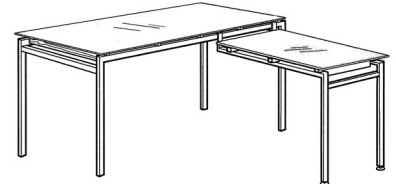

Titanium Collection

Our Titanium Collection offers functional solutions for organizing almost every room in your home or office. Uniquely crafted from titanium-finished heavy gauge steel frames and frosted glass tops, this collection features a complete modular office system complemented by a selection of matching occasional pieces. The collection is constructed with premium quality hardware and is easy-to-clean with a dusting cloth.

Nova 60" Desk
With Frosted Glass Top
Supports up to 80 lbs
60"W x 30"D x 30"H
E20 104/TI **\$225**

Nova 40" Return Desk
With Frosted Glass Top
Supports up to 80 lbs
40"W x 18"D x 27"H
E20 105/TI **\$149**

Nova Desk
With Return Combination
1x 104/TI, 1x 105/TI
\$374

Nova 4 Shelf Bookcase/Etagere
With Frosted Glass Shelves
Shelves support up to 30 lbs per shelf
31"W x 13.5"D x 69"H
E20 603/TI **\$329**

Nova Keyboard Pullout Shelf
36"W x 14"D x 6"H
E20 107/TI **\$59**

Nova File Cart on Casters
(Accommodates letter or legal size)
21"W x 18"D x 20"H
E20 106/TI **\$89**

Nova Lateral File
(Accommodates letter or legal size)
36.5"W x 17"D x 29"H **\$499**
E20 7133/TI

Nova Coffee Table
With Frosted Glass Top
Supports up to 80 lbs
48"W x 24"D x 16"H
E20 206/TI **\$225**