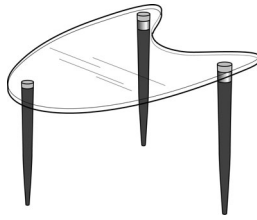

Nova File Cart on Casters
(Accommodates letter or legal size)
21"W x 18"D x 20"H
E20 106/TI **\$89**

Nova Lateral File
(Accommodates letter or legal size)
36.5"W x 17"D x 29"H **\$499**
E20 7133/TI

Nova Coffee Table
With Frosted Glass Top
Supports up to 80 lbs
48"W x 24"D x 16"H
E20 206/TI **\$225**

Nova End Table
With Frosted Glass Top
Supports up to 40 lbs
22"W x 22"D x 22"H
E20 206E/TI **\$129**

Nova Console Table
With Frosted Glass Top
Supports up to 80 lbs
48"W x 16"D x 29"H
E20 206C/TI **\$225**

Echo Oval Coffee Table With 2 Boomerang-Shaped Clear Glass Tops
Supports up to 40 lbs
45"W x 23"D x 17/19.5"H
E20 204/TI **\$269**

Echo Half Oval End Table With Boomerang-Shaped Clear Glass Top
Supports up to 30 lbs
28"W x 23"D x 19.5"H
E20 204E/TI **\$199**