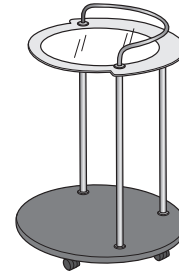

Nova 60" Desk
With Frosted Glass Top
Supports up to 80 lbs
60"W x 30"D x 30"H
E20 104/TI **\$225**

Nova 40" Return Desk
With Frosted Glass Top
Supports up to 80 lbs
40"W x 18"D x 27"H
E20 105/TI **\$149**

Nova File Cart on Casters
(Accommodates letter or legal size)
21"W x 18"D x 20"H
E20 106/TI **\$89**

Nova Lateral File
(Accommodates letter or legal size)
36.5"W x 17"D x 29"H **\$499**
E20 7133/TI

Nova Coffee Table
With Frosted Glass Top
Supports up to 80 lbs
48"W x 24"D x 16"H
E20 206/TI **\$225**

Nova End Table
With Frosted Glass Top
Supports up to 40 lbs
22"W x 22"D x 22"H
E20 206E/TI **\$129**

Nova Console Table
With Frosted Glass Top
Supports up to 80 lbs
48"W x 16"D x 29"H
E20 206C/TI **\$225**

Echo Oval Coffee Table With 2 Boomerang-Shaped Clear Glass Tops
Supports up to 40 lbs
45"W x 23"D x 17/19.5"H
E20 204/TI **\$269**

Echo Half Oval End Table With Boomerang-Shaped Clear Glass Top
Supports up to 30 lbs
28"W x 23"D x 19.5"H
E20 204E/TI **\$199**