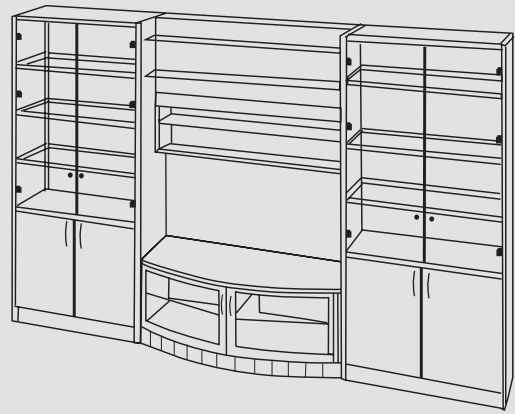

Encore Collection

Our Encore Collection lets you create impressive wall systems for any room in your home. Available in teak, cherry or maple, this collection features 88" high by 12.5" deep library bookcases that combine with inside and outside corners to wrap around any wall. For entertainment walls, Encore includes 88" high by 16" deep bookcases that combine with a TV base cabinet and a smartly designed top unit. For today's big screen TV's, Encore offers a complete 57" high entertainment wall. The entire collection is expertly crafted with 1" thick panels and smooth rounded edges.

88" H Wide Bookcase
36"W x 12.5"D x 88"H
N07 E8836
Teak, Cherry or Maple **\$359**

88" H Narrow Bookcase
22.25"W x 12.5"D x 88"H
N07 E8822
Teak, Cherry or Maple **\$329**

88" H Inside Corner Bookcase
26"W x 12.5"D x 88"H
N07 E881C
Teak, Cherry or Maple **\$559**

88" H Outside Corner Bookcase
12.5"W x 12.5"D x 88"H
N07 E880C
Teak, Cherry or Maple **\$339**

76.25" H Wide Bookcase
36"W x 12.5"D x 76.25"H
N07 E7636
Teak, Cherry or Maple **\$329**

76.25" H Narrow Bookcase
22.25"W x 12.5"D x 76.25"H
N07 E7622
Teak, Cherry or Maple **\$269**