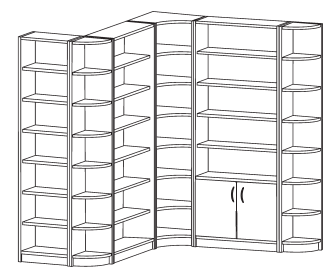

88" H Outside Corner Bookcase
12.5"W x 12.5"D x 88"H
N07 E880C
Teak, Cherry or Maple **\$339**

76.25" H Wide Bookcase
36"W x 12.5"D x 76.25"H
N07 E7636
Teak, Cherry or Maple **\$329**

76.25" H Narrow Bookcase
22.25"W x 12.5"D x 76.25"H
N07 E7622
Teak, Cherry or Maple **\$269**

Set of Doors w/ 1 Shelf For Wide Bookcases
Cherry & Maple w/ Metal Handles
Teak w/ Wood Wave Handle
33.75"W x 22.5"H
N07 E36WD
Teak, Cherry or Maple **\$129**

Single Door w/ 1 Shelf For Narrow Bookcases
Cherry & Maple w/ Metal Handle
Teak w/ Wood Wave Handle
20.5"W x 22.5"H
N07 E22WD
Teak, Cherry or Maple **\$75**

76.25" H Bookcase Configuration
94.25"W x 12.5"D x 76.25"H
1 x E7622, 1 x E22WD, 2 x E7636,
1 x E36WD
Teak, Cherry or Maple **\$1131**

88" H Library Wall Configuration
84.25/74.5"W x 12.5"D x 88"H
2 x E8836, 1 x E8822, 1 x E881C,
1 x E36WD, 1 x E880C
Teak, Cherry or Maple **\$2074**

88" H Library Wall Configuration
34.75/74.25/74.5"W x 12.5"D x 88"H
1 x E8822, 2 x E880C, 2 x E8836,
1 x E881C, 1 x W36WD
Teak, Cherry or Maple **\$2413**

HANDLES FOR WOOD DOORS AND DRAWERS

Cherry doors/drawers come with metal dark grey handles.