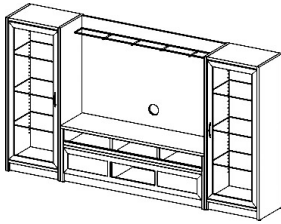

**Tempered Glass Doors
For Wide Bookcases**
33.75"W x 59.1"H
N07 E36GD $129

**Tempered Glass Door
For Narrow Bookcases**
20.5"W x 59.1"H
N07 E22GD $79

Glass Doors Mount On Upper Portion Of Bookcase Only

**16"D Narrow Tempered
Glass Shelves (4)**
N07 E2216GS $69

**16"D Wide Tempered
Glass Shelves (4)**
N07 E3616GS $79

**Drawer Pack For E882216
Bookcase**
Cherry & Maple w/ Metal Handles
Teak w/ Wood Wave Handle
N07 E2216DRW $175
Teak, Cherry or Maple

**Halogen Lamp
w/Transformer**
N07 EHALO $29

**Connector Nail
For Bookcases**
N07 ECONNECTOR $1

**Low Entertainment Wall
For Big Screen TV's**
102"W x 16.25"D x 57"H
N07 E5710216
Teak, Cherry or Maple **$1595**