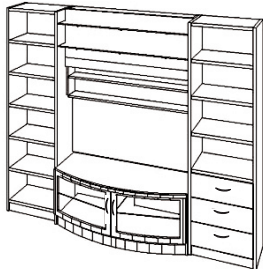

88"H Entertainment Wall
93.5"W x 22"D x 88"H
2 x E882216, 1 x E2216DRW,
1 x E884922, 1 x E884907
Teak, Cherry or Maple **$2501**