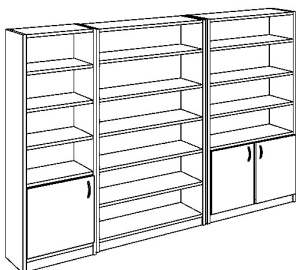

88" H Wide Bookcase
36"W x 12.5"D x 88"H
N07 E8836
Teak, Cherry or Maple **\$359**

88" H Narrow Bookcase
22.25"W x 12.5"D x 88"H
N07 E8822
Teak, Cherry or Maple **\$329**

88" H Inside Corner Bookcase
26"W x 12.5"D x 88"H
N07 E881C
Teak, Cherry or Maple **\$559**

88" H Outside Corner Bookcase
12.5"W x 12.5"D x 88"H
N07 E880C
Teak, Cherry or Maple **\$339**

76.25" H Wide Bookcase
36"W x 12.5"D x 76.25"H
N07 E7636
Teak, Cherry or Maple **\$329**

76.25" H Narrow Bookcase
22.25"W x 12.5"D x 76.25"H
N07 E7622
Teak, Cherry or Maple **\$269**

Set of Doors w/ 1 Shelf For Wide Bookcases
Cherry & Maple w/ Metal Handles
Teak w/ Wood Wave Handle
33.75"W x 22.5"H
N07 E36WD
Teak, Cherry or Maple **\$129**

Single Door w/ 1 Shelf For Narrow Bookcases
Cherry & Maple w/ Metal Handle
Teak w/ Wood Wave Handle
20.5"W x 22.5"H
N07 E22WD
Teak, Cherry or Maple **\$75**

76.25" H Bookcase Configuration
94.25"W x 12.5"D x 76.25"H
1 x E7622, 1 x E22WD, 2 x E7636,
1 x E36WD
Teak, Cherry or Maple **\$1131**

88" H Library Wall Configuration
84.25/74.5"W x 12.5"D x 88"H
2 x E8836, 1 x E8822, 1 x E881C,
1 x E36WD, 1 x E880C
Teak, Cherry or Maple **\$2074**