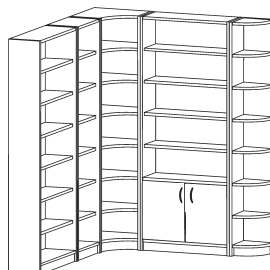

88" H Wide Bookcase
36"W x 12.5"D x 88"H
N07 E8836
Teak, Cherry or Maple **\$359**

88" H Narrow Bookcase
22.25"W x 12.5"D x 88"H
N07 E8822
Teak, Cherry or Maple **\$329**

88" H Inside Corner Bookcase
26"W x 12.5"D x 88"H
N07 E881C
Teak, Cherry or Maple **\$559**

88" H Outside Corner Bookcase
12.5"W x 12.5"D x 88"H
N07 E880C
Teak, Cherry or Maple **\$339**

76.25" H Wide Bookcase
36"W x 12.5"D x 76.25"H
N07 E7636
Teak, Cherry or Maple **\$329**

76.25" H Narrow Bookcase
22.25"W x 12.5"D x 76.25"H
N07 E7622
Teak, Cherry or Maple **\$269**

Set of Doors w/ 1 Shelf For Wide Bookcases
Cherry & Maple w/ Metal Handles
Teak w/ Wood Wave Handle
33.75"W x 22.5"H
N07 E36WD
Teak, Cherry or Maple **\$129**

Single Door w/ 1 Shelf For Narrow Bookcases
Cherry & Maple w/ Metal Handle
Teak w/ Wood Wave Handle
20.5"W x 22.5"H
N07 E22WD
Teak, Cherry or Maple **\$75**

76.25" H Bookcase Configuration
94.25"W x 12.5"D x 76.25"H
1 x E7622, 1 x E22WD, 2 x E7636,
1 x E36WD
Teak, Cherry or Maple **\$1131**

88" H Library Wall Configuration
84.25/74.5"W x 12.5"D x 88"H
2 x E8836, 1 x E8822, 1 x E881C,
1 x E36WD, 1 x E880C
Teak, Cherry or Maple **\$2074**