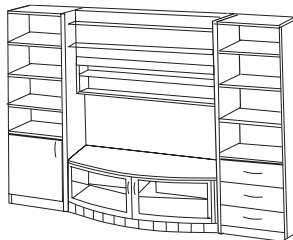

**TV Base Cabinet w/ Wood
Framed Glass Doors**
49"W x 22"D x 21"H
N07 E884922
Teak, Cherry or Maple **$939**

88"H Entertainment Wall
93.5"W x 22"D x 88"H
2 x E882216, 1 x E22WD, 1 x E2216DRW,
1 x E884922, 1 x E884907
Teak, Cherry or Maple **$2576**