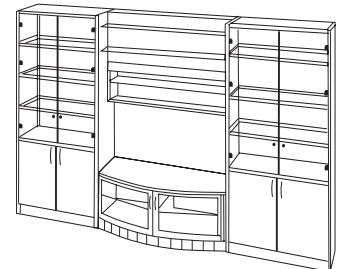

**Top For TV Base Cabinet
w/ 2 DVD Compartments**
49"W x 7"D x 67"H
N07 E884907
Teak, Cherry or Maple **$629**

88"H Entertainment Wall
121"W x 22"D x 88"H
2 x E883616, 2 x E36WD, 2 x E36GD,
2 x E3616GS, 1 x E884922, 1 x E884907
Teak, Cherry or Maple **$3120**

888.700.0440