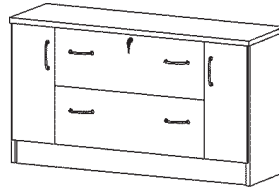

Desk Features:

- Full modesty panels
- Large computer cable cut-outs
- Predrilled for mounting keyboard trays
- Desk connection hardware included
- Height adjustment levelers included

Cabinet Features:

- Sturdy metal handles
- Commercial grade metal runners & hardware
- Security locks on top drawers
- Height adjustment levelers included

677 37.5" Lateral File Cabinet With Lock
37.5"W x 17.75"D x 29.5"H
S34 677
\$239

678 37.5" 2-Door Cabinet
37.5"W x 17.75"D x 29.5"H
S34 678
\$169

679 37.5" Hutch
37.5"W x 13.5"D x 42"H
S34 679
\$129

676 19" File Cabinet With Lock (2 File Drawers)
19"W x 17.75"D x 29.5"H
S34 676
\$175

637 59" Credenza With 2 Doors, 2 Shelves, 2 Lateral File Drawers and Lock.
59"W x 17.75"D x 29.5"H
S34 637
\$299

Credenza Storage Configuration
1 x 637, 1 x 633
\$518

Storage Wall Configuration
1 x 677, 1 x 678, 2 x 679
\$666