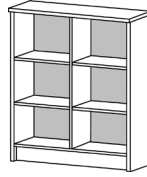

637 59" Credenza With 2 Doors, 2 Shelves, 2 Lateral File Drawers and Lock.
59"W x 17.75"D x 29.5"H
S34 637
\$299

Credenza Storage Configuration
1 x 637, 1 x 633
\$518

Storage Wall Configuration
1 x 677, 1 x 678, 2 x 679
\$666

Storage Wall Configuration
1 x 677, 1 x 678, 2 x 679, 2 x 698
\$844

One of our sale associates will be happy to help you customize your workstation!

Bookcase features:

- Choice of four heights
- Commercial grade hardware
- Bookcase connection hardware included
- Desk connection hardware included
- Sturdy metal handles on doors

Melamine features:

- Easy to clean
 - Scratch resistant
 - Heat resistant
 - Stain resistant
 - Does not break or fade
 - Non-toxic
-

695 85"H Bookcase
37.5"W x 13.5"D x 85"H
S34 695
\$219

692 43.75"H Bookcase
37.5"W x 13.5"D x 43.75"H
S34 692
\$125

691 29.5"H Bookcase
37.5"W x 13.5"D x 29.5"H
S34 691
\$99

694 71.25"H Bookcase
37.5"W x 13.5"D x 71.25"H
S34 694
\$189

644 71.25"H Bookcase
19.25"W x 13.5"D x 71.25"H
S34 644
\$119

Storage Configuration
1 x 694, 1 x 699
\$318