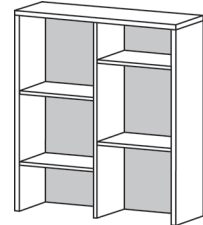

Desk Features:

- Full modesty panels
- Large computer cable cut-outs
- Predrilled for mounting keyboard trays
- Desk connection hardware included
- Height adjustment levelers included

Cabinet Features:

- Sturdy metal handles
- Commercial grade metal runners & hardware
- Security locks on top drawers
- Height adjustment levelers included

677 37.5" Lateral File Cabinet With Lock
37.5"W x 17.75"D x 29.5"H
S34 677
\$239

678 37.5" 2-Door Cabinet
37.5"W x 17.75"D x 29.5"H
S34 678
\$169

679 37.5" Hutch
37.5"W x 13.5"D x 42"H
S34 679
\$129

676 19" File Cabinet With Lock (2 File Drawers)
19"W x 17.75"D x 29.5"H
S34 676
\$175

637 59" Credenza With 2 Doors, 2 Shelves, 2 Lateral File Drawers and Lock.
59"W x 17.75"D x 29.5"H
S34 637
\$299

Credenza Storage Configuration
1 x 637, 1 x 633
\$518

Storage Wall Configuration
1 x 677, 1 x 678, 2 x 679
\$666

Storage Wall Configuration
1 x 677, 1 x 678, 2 x 679, 2 x 698
\$844

One of our sale associates will be happy to help you customize your workstation!

Bookcase features:

- Choice of four heights
- Commercial grade hardware
- Bookcase connection hardware included
- Desk connection hardware included
- Sturdy metal handles on doors