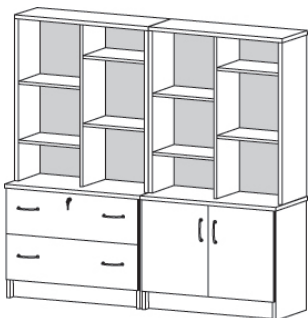

Desk Features:

- Full modesty panels
- Large computer cable cut-outs
- Predrilled for mounting keyboard trays
- Desk connection hardware included
- Height adjustment levelers included

Cabinet Features:

- Sturdy metal handles
- Commercial grade metal runners & hardware
- Security locks on top drawers
- Height adjustment levelers included

677 37.5" Lateral File Cabinet With Lock
37.5"W x 17.75"D x 29.5"H
S34 677
\$239

678 37.5" 2-Door Cabinet
37.5"W x 17.75"D x 29.5"H
S34 678
\$169

679 37.5" Hutch
37.5"W x 13.5"D x 42"H
S34 679
\$129

676 19" File Cabinet With Lock (2 File Drawers)
19"W x 17.75"D x 29.5"H
S34 676
\$175

637 59" Credenza With 2 Doors, 2 Shelves, 2 Lateral File Drawers and Lock.
59"W x 17.75"D x 29.5"H
S34 637
\$299

Credenza Storage Configuration
1 x 637, 1 x 633
\$518

Storage Wall Configuration
1 x 677, 1 x 678, 2 x 679
\$666

Storage Wall Configuration
1 x 677, 1 x 678, 2 x 679, 2 x 698
\$844

One of our sale associates will be happy to help you customize your workstation!

Bookcase features:

- Choice of four heights
- Commercial grade hardware
- Bookcase connection hardware included
- Desk connection hardware included
- Sturdy metal handles on doors