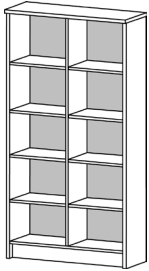

637 59" Credenza With 2 Doors, 2 Shelves, 2 Lateral File Drawers and Lock.
59"W x 17.75"D x 29.5"H
S34 637
\$299

Credenza Storage Configuration
1 x 637, 1 x 633
\$518

Storage Wall Configuration
1 x 677, 1 x 678, 2 x 679
\$666

Storage Wall Configuration
1 x 677, 1 x 678, 2 x 679, 2 x 698
\$844

One of our sale associates will be happy to help you customize your workstation!

Bookcase features:

- Choice of four heights
- Commercial grade hardware
- Bookcase connection hardware included
- Desk connection hardware included
- Sturdy metal handles on doors

Melamine features:

- Easy to clean
 - Scratch resistant
 - Heat resistant
 - Stain resistant
 - Does not break or fade
 - Non-toxic
-

695 85"H Bookcase
37.5"W x 13.5"D x 85"H
S34 695
\$219

692 43.75"H Bookcase
37.5"W x 13.5"D x 43.75"H
S34 692
\$125

691 29.5"H Bookcase
37.5"W x 13.5"D x 29.5"H
S34 691
\$99

694 71.25"H Bookcase
37.5"W x 13.5"D x 71.25"H
S34 694
\$189

644 71.25"H Bookcase
19.25"W x 13.5"D x 71.25"H
S34 644
\$119

Storage Configuration
1 x 694, 1 x 699
\$318