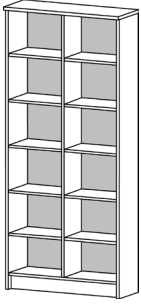

637 59" Credenza With 2 Doors, 2 Shelves, 2 Lateral File Drawers and Lock.
59"W x 17.75"D x 29.5"H
S34 637
\$299

Credenza Storage Configuration
1 x 637, 1 x 633
\$518

Storage Wall Configuration
1 x 677, 1 x 678, 2 x 679
\$666

Storage Wall Configuration
1 x 677, 1 x 678, 2 x 679, 2 x 698
\$844

One of our sale associates will be happy to help you customize your workstation!

Bookcase features:

- Choice of four heights
- Commercial grade hardware
- Bookcase connection hardware included
- Desk connection hardware included
- Sturdy metal handles on doors

Melamine features:

- Easy to clean
 - Scratch resistant
 - Heat resistant
 - Stain resistant
 - Does not break or fade
 - Non-toxic
-

695 85"H Bookcase
37.5"W x 13.5"D x 85"H
S34 695
\$219

692 43.75"H Bookcase
37.5"W x 13.5"D x 43.75"H
S34 692
\$125

691 29.5"H Bookcase
37.5"W x 13.5"D x 29.5"H
S34 691
\$99

694 71.25"H Bookcase
37.5"W x 13.5"D x 71.25"H
S34 694
\$189

644 71.25"H Bookcase
19.25"W x 13.5"D x 71.25"H
S34 644
\$119

Storage Configuration
1 x 694, 1 x 699
\$318