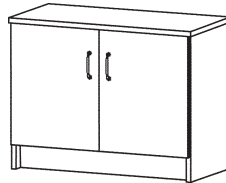

Desk Features:

- Full modesty panels
- Large computer cable cut-outs
- Predrilled for mounting keyboard trays
- Desk connection hardware included
- Height adjustment levelers included

Cabinet Features:

- Sturdy metal handles
- Commercial grade metal runners & hardware
- Security locks on top drawers
- Height adjustment levelers included

677 37.5" Lateral File Cabinet With Lock
37.5"W x 17.75"D x 29.5"H
S34 677
\$239

678 37.5" 2-Door Cabinet
37.5"W x 17.75"D x 29.5"H
S34 678
\$169

679 37.5" Hutch
37.5"W x 13.5"D x 42"H
S34 679
\$129

676 19" File Cabinet With Lock (2 File Drawers)
19"W x 17.75"D x 29.5"H
S34 676
\$175

637 59" Credenza With 2 Doors, 2 Shelves, 2 Lateral File Drawers and Lock.
59"W x 17.75"D x 29.5"H
S34 637
\$299

Credenza Storage Configuration
1 x 637, 1 x 633
\$518

Storage Wall Configuration
1 x 677, 1 x 678, 2 x 679
\$666