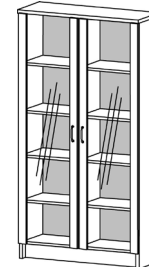

Desk Features:

- Full modesty panels
- Large computer cable cut-outs
- Predrilled for mounting keyboard trays
- Desk connection hardware included
- Height adjustment levelers included

Cabinet Features:

- Sturdy metal handles
- Commercial grade metal runners & hardware
- Security locks on top drawers
- Height adjustment levelers included

Storage Wall Configuration
1 x 677, 1 x 678, 2 x 679, 2 x 698
\$844

One of our sale associates will be happy to help you customize your workstation!

Bookcase features:

- Choice of four heights
- Commercial grade hardware
- Bookcase connection hardware included
- Desk connection hardware included
- Sturdy metal handles on doors

Melamine features:

- Easy to clean
 - Scratch resistant
 - Heat resistant
 - Stain resistant
 - Does not break or fade
 - Non-toxic
-

695 85"H Bookcase
37.5"W x 13.5"D x 85"H
S34 695
\$219

692 43.75"H Bookcase
37.5"W x 13.5"D x 43.75"H
S34 692
\$125

691 29.5"H Bookcase
37.5"W x 13.5"D x 29.5"H
S34 691
\$99

694 71.25"H Bookcase
37.5"W x 13.5"D x 71.25"H
S34 694
\$189

644 71.25"H Bookcase
19.25"W x 13.5"D x 71.25"H
S34 644
\$119

Storage Configuration
1 x 694, 1 x 699
\$318