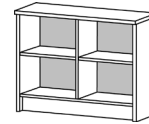

Storage Wall Configuration
1 x 677, 1 x 678, 2 x 679, 2 x 698
\$844

One of our sale associates will be happy to help you customize your workstation!

Bookcase features:

- Choice of four heights
- Commercial grade hardware
- Bookcase connection hardware included
- Desk connection hardware included
- Sturdy metal handles on doors

Melamine features:

- Easy to clean
 - Scratch resistant
 - Heat resistant
 - Stain resistant
 - Does not break or fade
 - Non-toxic
-

695 85"H Bookcase
37.5"W x 13.5"D x 85"H
S34 695
\$219

692 43.75"H Bookcase
37.5"W x 13.5"D x 43.75"H
S34 692
\$125

691 29.5"H Bookcase
37.5"W x 13.5"D x 29.5"H
S34 691
\$99

694 71.25"H Bookcase
37.5"W x 13.5"D x 71.25"H
S34 694
\$189

644 71.25"H Bookcase
19.25"W x 13.5"D x 71.25"H
S34 644
\$119

Storage Configuration
1 x 694, 1 x 699
\$318