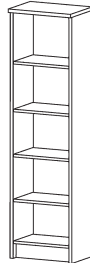

677 37.5" Lateral File Cabinet With Lock
37.5"W x 17.75"D x 29.5"H
S34 677
\$239

678 37.5" 2-Door Cabinet
37.5"W x 17.75"D x 29.5"H
S34 678
\$169

679 37.5" Hutch
37.5"W x 13.5"D x 42"H
S34 679
\$129

676 19" File Cabinet With Lock (2 File Drawers)
19"W x 17.75"D x 29.5"H
S34 676
\$175

Storage Wall Configuration
1 x 677, 1 x 678, 2 x 679, 2 x 698
\$844

One of our sale associates will be happy to help you customize your workstation!

Bookcase features:

- Choice of four heights
- Commercial grade hardware
- Bookcase connection hardware included
- Desk connection hardware included
- Sturdy metal handles on doors

Melamine features:

- Easy to clean
 - Scratch resistant
 - Heat resistant
 - Stain resistant
 - Does not break or fade
 - Non-toxic
-

695 85"H Bookcase
37.5"W x 13.5"D x 85"H
S34 695
\$219

692 43.75"H Bookcase
37.5"W x 13.5"D x 43.75"H
S34 692
\$125

691 29.5"H Bookcase
37.5"W x 13.5"D x 29.5"H
S34 691
\$99

694 71.25"H Bookcase
37.5"W x 13.5"D x 71.25"H
S34 694
\$189

644 71.25"H Bookcase
19.25"W x 13.5"D x 71.25"H
S34 644
\$119

Storage Configuration
1 x 694, 1 x 699
\$318