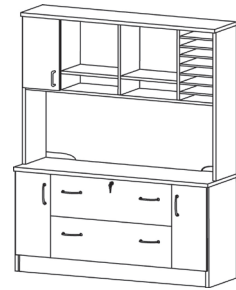

Desk Features:

- Full modesty panels
- Large computer cable cut-outs
- Predrilled for mounting keyboard trays
- Desk connection hardware included
- Height adjustment levelers included

Cabinet Features:

- Sturdy metal handles
- Commercial grade metal runners & hardware
- Security locks on top drawers
- Height adjustment levelers included

677 37.5" Lateral File Cabinet With Lock
37.5"W x 17.75"D x 29.5"H
S34 677
\$239

678 37.5" 2-Door Cabinet
37.5"W x 17.75"D x 29.5"H
S34 678
\$169

679 37.5" Hutch
37.5"W x 13.5"D x 42"H
S34 679
\$129

676 19" File Cabinet With Lock (2 File Drawers)
19"W x 17.75"D x 29.5"H
S34 676
\$175

637 59" Credenza With 2 Doors, 2 Shelves, 2 Lateral File Drawers and Lock.
59"W x 17.75"D x 29.5"H
S34 637
\$299

Credenza Storage Configuration
1 x 637, 1 x 633
\$518

Storage Wall Configuration
1 x 677, 1 x 678, 2 x 679
\$666

Storage Wall Configuration
1 x 677, 1 x 678, 2 x 679, 2 x 698
\$844

One of our sale associates will be happy to help you customize your workstation!

Bookcase features:

- Choice of four heights
- Commercial grade hardware
- Bookcase connection hardware included
- Desk connection hardware included
- Sturdy metal handles on doors